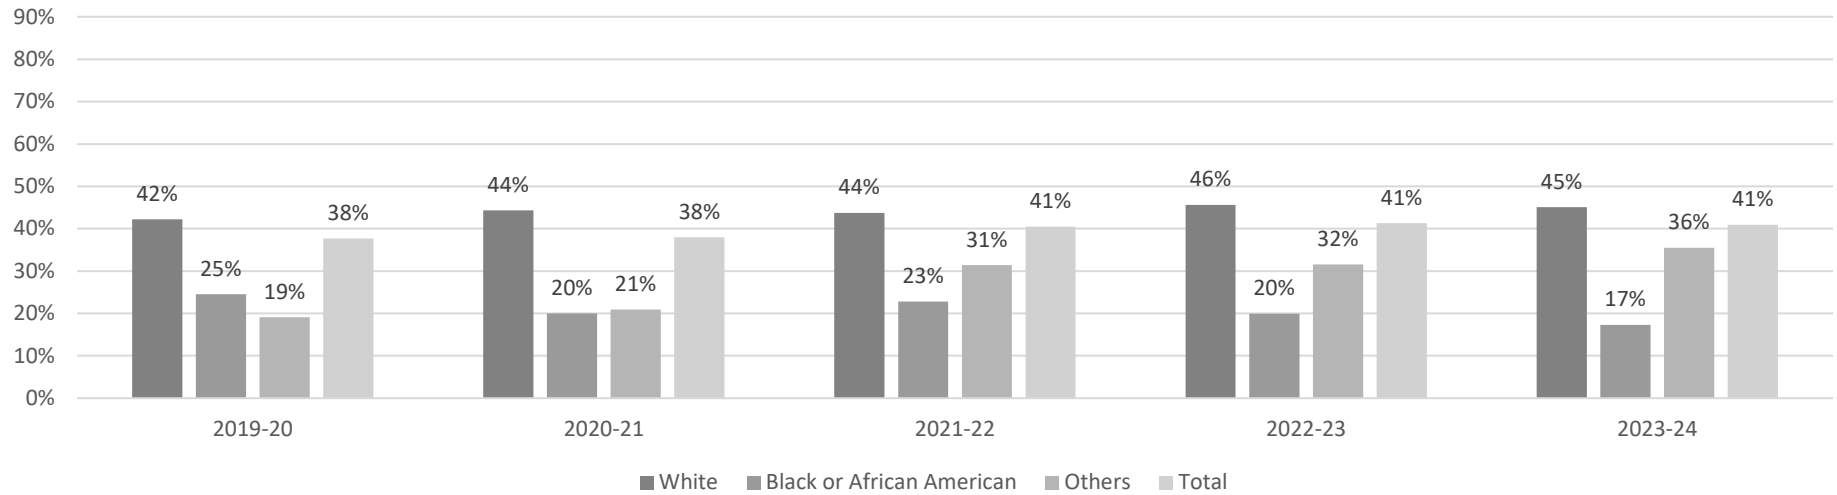

A-State Graduation Rate by Ethnicity

4 Years Graduation Rate

6 Years Graduation Rate

Note: The year refers to cohort ending year. For example, in the four-year graduation rate chart, year 2023-24 refers to students who entered in summer and fall of 2019 and graduated within four years with the ending year being 2023-24.