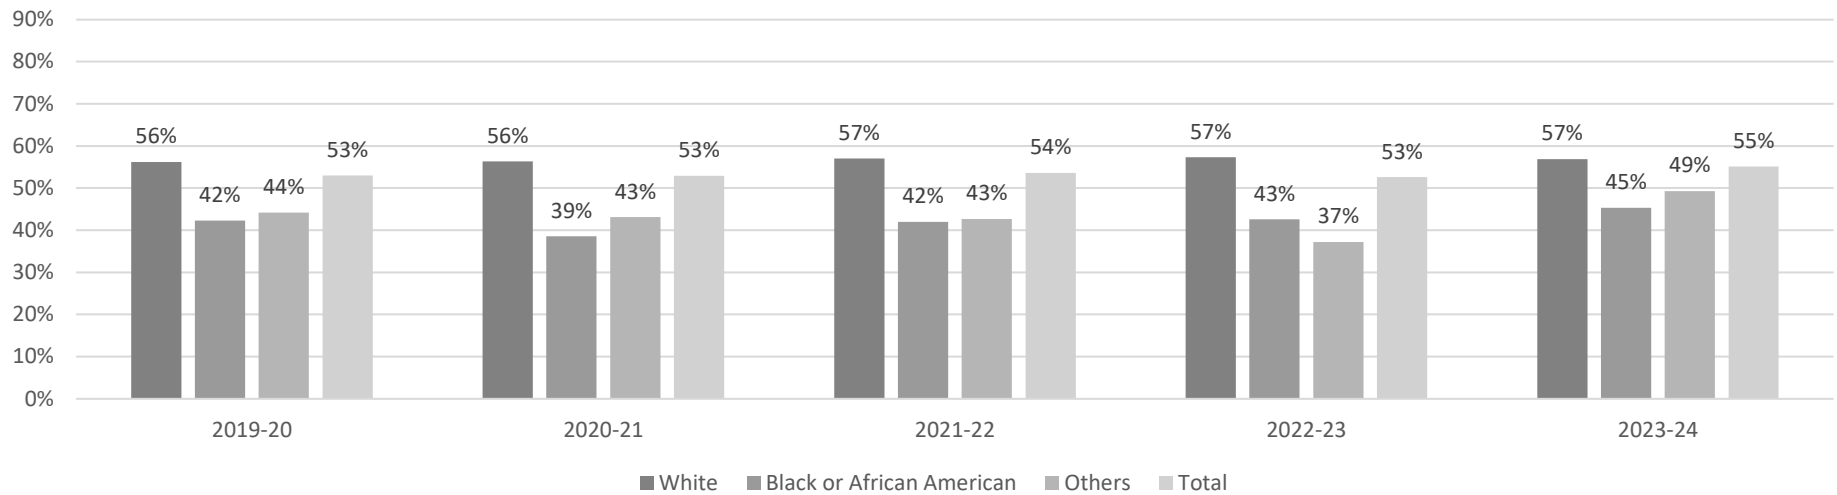

A-State Graduation Rate by Ethnicity

4 Years Graduation Rate

6 Years Graduation Rate

Note: The year refers to cohort ending year. For example, in the four-year graduation rate chart, year 2023-24 refers to students who entered in summer and fall of 2019 and graduated within four years with the ending year being 2023-24.